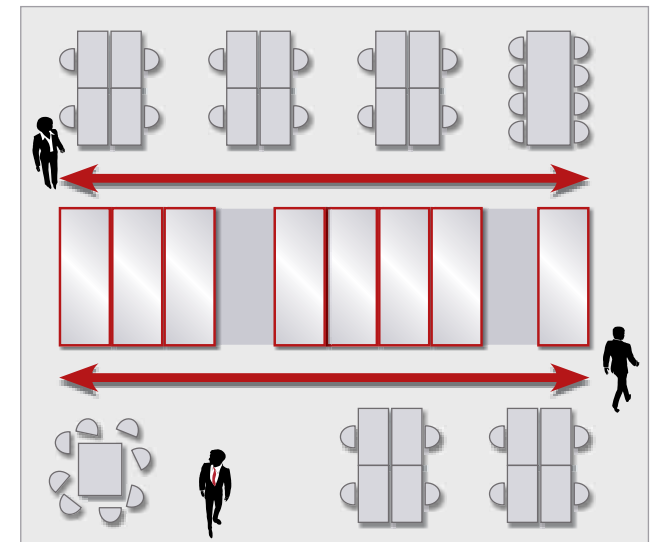

Re-Group = Clean up

Your **instantfeelgood** meetingpoint

Your **noisereducing** inspiration point

Your noisereducinginspirationpoint

Well-being boosts performance

Workplaces that are open plan and pleasing to the eye create a comfortable atmosphere that can boost performance. For this reason Bruynzeel storage solutions come in different heights, allowing you to create the right flow and lines of sight or transparency across the office. Bruynzeel storage solutions can be used to create pleasant and attractive visual or auditory barriers, stimulating people to interact and share ideas in common office spaces, while providing them with a secluded workplace where they can concentrate.

Transparency

Flow

Your **totallyflexible** workplace centre

Choose the solution that expands as your business grows

Every successful business starts on a small scale. The same can be said about successful office innovation. You can gradually expand your Bruynzeel storage solution to meet your requirements. Start with one cabinet and extend the system as your company's increasing needs for storage grow or add any of the other functions as you please. Are you leasing office space? Simply take your Bruynzeel storage solution with you when you move to a new location.