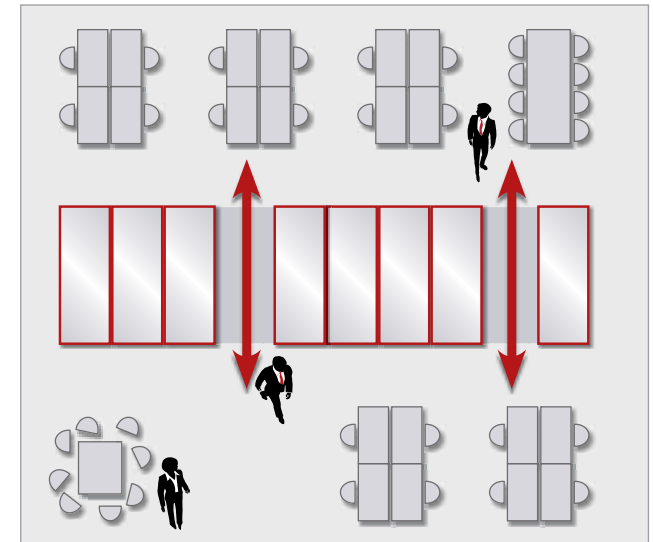

Maximum safety for the users is also guaranteed: should someone enter the aisle while the mobiles are moving, they will stop automatically.

Increase your productivity through multifunctionality

What does your office really need? Let go of the traditional lay-out with all its empty workplaces and unused space. The key to boosting your productivity to unprecedented levels is to create activity-related work areas. A multifunctional Bruynzeel storage solution gives you the freedom to designate separate areas for quiet concentration, creative work, meetings and relaxation. A central storage unit places all the necessary information and materials within easy reach of these areas, making space for a clean desk and an open mind.

Re-Group = Clean up

Your **instantfeelgood** meetingpoint

Your **noisereducing** inspiration point

Your noisereducinginspirationpoint

Well-being boosts performance

Workplaces that are open plan and pleasing to the eye create a comfortable atmosphere that can boost performance. For this reason Bruynzeel storage solutions come in different heights, allowing you to create the right flow and lines of sight or transparency across the office. Bruynzeel storage solutions can be used to create pleasant and attractive visual or auditory barriers, stimulating people to interact and share ideas in common office spaces, while providing them with a secluded workplace where they can concentrate.

Transparency

Flow

Your **totallyflexible** workplace centre

Choose the solution that expands as your business grows

Every successful business starts on a small scale. The same can be said about successful office innovation. You can gradually expand your Bruynzeel storage solution to meet your requirements. Start with one cabinet and extend the system as your company's increasing needs for storage grow or add any of the other functions as you please. Are you leasing office space? Simply take your Bruynzeel storage solution with you when you move to a new location.