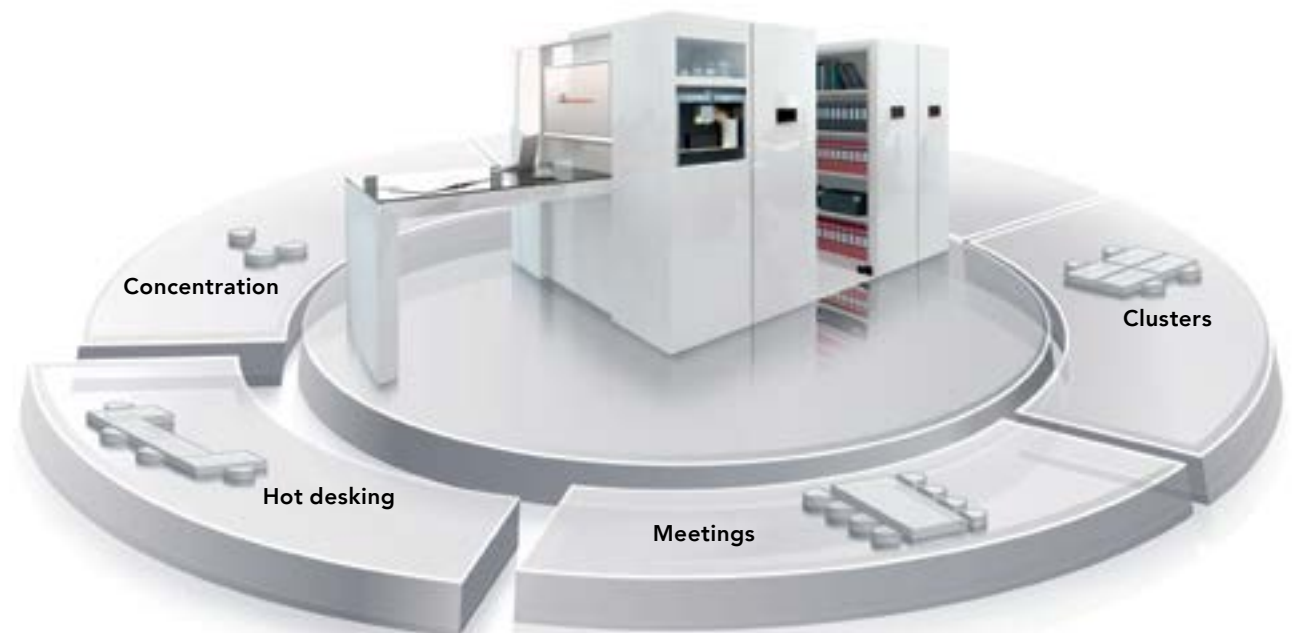

Increase your productivity through multifunctionality

What does your office really need? Let go of the traditional lay-out with all its empty workplaces and unused space. The key to boosting your productivity to unprecedented levels is to create activity-related work areas. A multifunctional Bruynzeel storage solution gives you the freedom to designate separate areas for quiet concentration, creative work, meetings and relaxation. A central storage unit places all the necessary information and materials within easy reach of these areas, making space for a clean desk and an open mind.

Re-Group = Clean up