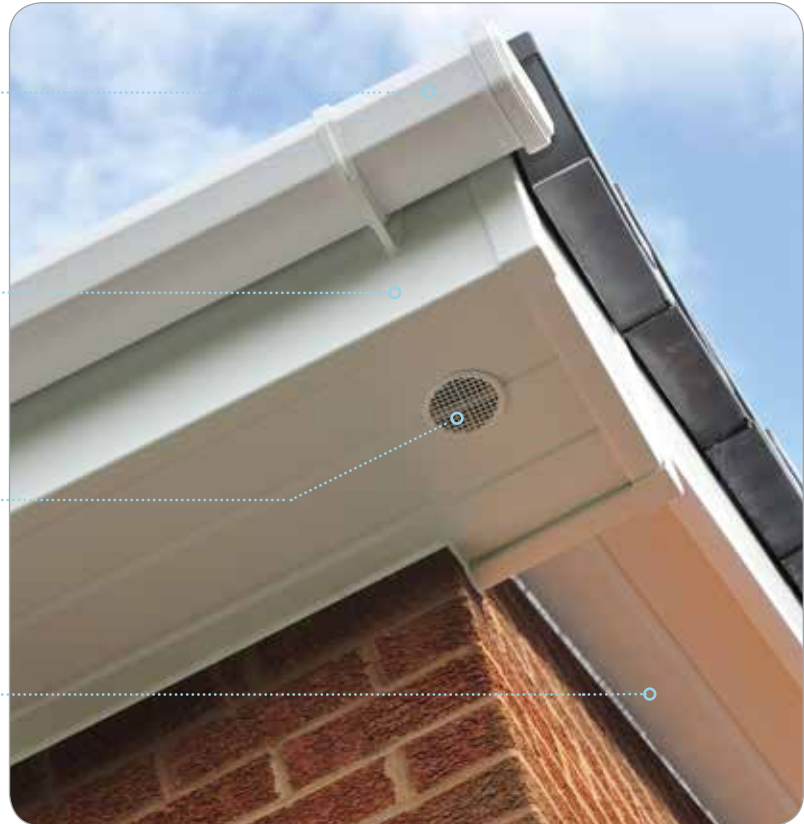

The principal roofline components are fascias and soffits. Where existing timber fascia is in good condition, PVC-U capping board can be fitted over the timber as an alternative to replacing it completely with PVC-U