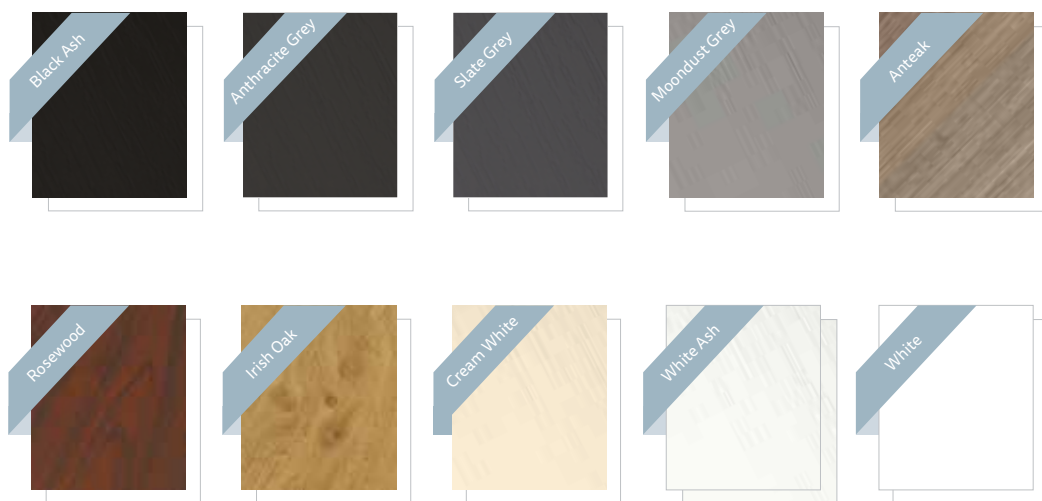

Cool grey

We offer a range of Grey finishes so you can achieve a cool, contemporary look. See page 17 for the full range – which includes some premium metallic finishes.

Slim
rebate
sash windows

**Classic style,
modern benefits**

realistic
woodgrain finishes

When
**white's
not right**

Standard Colour Range

Architectural Range

Special order

Fashions change. That's why we offer a wide range of colours to suit most tastes. All colours are available with a white internal finish as standard. Colour both sides is an option. And for those looking for something special, there's the Architectural Range – a selection of subtle metallic and premium woodgrain finishes to provide an extra touch of class.