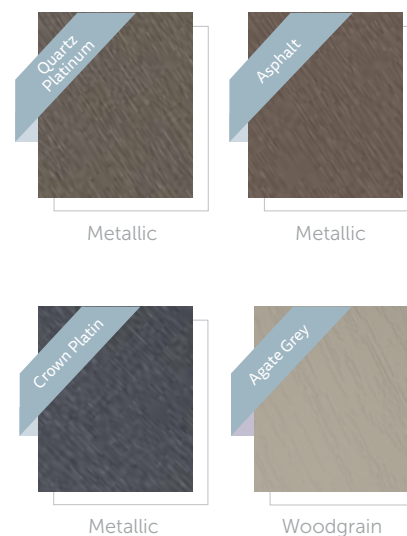

Cool grey

We offer a range of Grey finishes so you can achieve a cool, contemporary look. See page 17 for the full range – which includes some premium metallic finishes.

Slim
rebate
sash windows

**Classic style,
modern benefits**

realistic
woodgrain finishes

When
**white's
not right**

Standard Colour Range

Architectural Range

Special order

Fashions change. That's why we offer a wide range of colours to suit most tastes. All colours are available with a white internal finish as standard. Colour both sides is an option. And for those looking for something special, there's the Architectural Range – a selection of subtle metallic and premium woodgrain finishes to provide an extra touch of class.